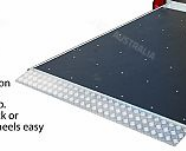

RAMP RAIL

Order your accessories from your dealer

REAR RAMP