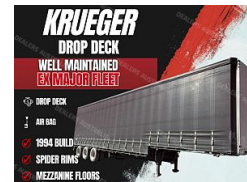

Krueger Drop Deck Mezzanine

Details

Price:	\$29,888 Inc. GST
Dealer Stock #:	4228
New / Used:	Dealer Used

Seller Details

Name:	Southern Star Truck Centre
State:	NSW
Suburb:	Bowral
Postcode:	2576

Description

Product Details

Price	\$29,888
Type	Dealer Used
Year	1994
Model	Drop Deck
Registration Date	N/A

Further Details

Axle Configuration	Tri Axle
ATM	
Tare	
Suspension	Air
Wheels	
Axles	
Hubmeter	
Brakes	Drum
Dimensions / Length	
Options	
Colour	White
Coupling	
Colour	
Tyre - Rear	
Tyre - Front	
Lighting	
Flat-Top	
Features	
Pallet	
Spacers	
Tarps	
Options	