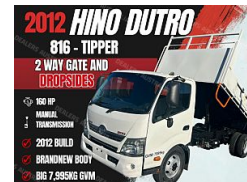

# 2012 Hino 816

## Details

Price:	\$44,888 Inc. GST
Dealer Stock #:	4220
New / Used:	Dealer Used

## Seller Details

Name:	Southern Star Truck Centre
State:	NSW
Suburb:	Bowral
Postcode:	2576

## Description

- 2012 build - Big 7,995kg GVM - Brand new body - 6 speed manual transmission - 2 way gate and dropsides - Through workshop - serviced & supplied with NSW or QLD Roadworthy Certificate - We recognize the challenges of today's market, which is why we're dedicated to negotiating a deal that's fair, competitive, and aligned with current conditions. PRICE: \$44,888 incl GST FINANCE: If you need assistance financing your new purchase, we have access to the most competitive lenders in the business. We can also provide low doc RENT TO BUY funding. Why not call us today for a pre approval! DELIVERY: Talk to us about Competitive Australia Wide Delivery... Please note: As some of our vehicles are located off site, please call prior to arrange inspection.