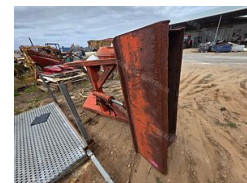

Robot Front End Loader Frame - Suit Massey Ferguson MF175 Tractor

Details

| | |
|-----------------|-----------------|
| Price: | \$1,500 Ex. GST |
| Dealer Stock #: | TE3927 |
| New / Used: | Dealer Used |