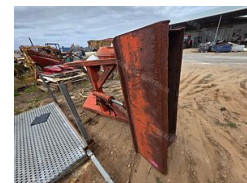

Robot Front End Loader Frame - Suit Massey Ferguson MF175 Tractor

Details

Price:	\$1,650 Inc. GST
Dealer Stock #:	TE3927
New / Used:	Dealer Used

Seller Details

Sales Representatives

Jason Milich

Name: Trade Equip
Phone: (08) 7100 1944
State: SA
Suburb: Mount Gambier
Postcode: 5290

Description

Make - Robot Model - Suit Massey Ferguson MF175 Tractor Bucket Width - 1520mm

Product Details

Price \$1,650
Type Dealer Used
Make Robot
Model Unknown
Registration N/A
Date