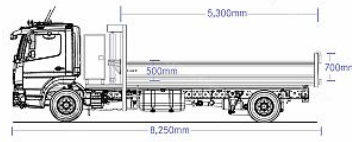

Product Details

Price	\$208,700
Type	Dealer New
Year	2025
Odometer	50.0 km
Make	Mercedes-Benz
Model	Atego
Registration Date	N/A

Further Details

Engine Number	OM936
Colour	WHITE
Badge	1224
Brakes	ABS - Disc
Engine Make	Mercedes-Benz
Fuel Capacity	325
Fuel Type	Diesel
Gears Forward	8
GVM	11990
Condition	Excellent
Transmission	Automated Manual Transmission
Air Conditioning	Yes
Type Front	265/70R 19.5
Type Rear	265/70R 19.5
Drive	4x2

Concept image only. Actual build may vary.

Layout example.

ClassicSpace S-Cab, extended

ClassicSpace S-Cab, extended

Manual transmission model shown

Concept image only. Actual build may vary.