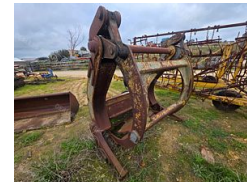

Hydraulic Log Grab - 1670mm

Details

Price: \$6,000 Ex. GST
Dealer Stock #: TE3956
New / Used: Dealer Used

Seller Details

Sales Representatives

Jason Milich

Name: Trade Equip
Phone: (08) 7100 1944
State: SA
Suburb: Mount Gambier
Postcode: 5290

Description

Width - 1670mm Heavy Unit Hitch Dimensions: Top Hook Diameter - 65mm Bottom Pin Diameter - 50mm Pin Centres - 620mm Internal Distance Between Ears - 945mm External Distance Between Ears - 1045mm