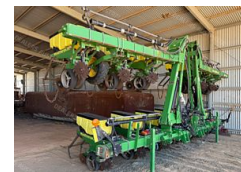

John Deere Maxemerge XP Planters

Details

Price: \$77,000 Inc. GST
Dealer Stock #: BE05510
New / Used: Dealer Used

Seller Details

BUCK EQUIPMENT
sourcing • sales • brokerage

Specialising in late model large agricultural equipment

Name: Buck Equipment
Dealer: 3533507
License No:
State: QLD
Suburb: Goondiwindi
Postcode: 4390

Sales

Representatives

Scot McColl

Description

John Deere 1720 Maxemerge XP Planter, 2014 model, 12 metre, stackfold toolbar, 40 inch spacing, 3 bushel boxes, vacuum metering, adjustable downforce, shark tooth trashwhippers, cover chains, shed stored, field ready, good condition, located near Millmerran Qld, price includes GST For more information on this piece of equipment please contact Scot McColl 0488.057. 206 or Michael Buck 0428.054.644. For other quality used equipment please visit our website www.buckequipment.com.au