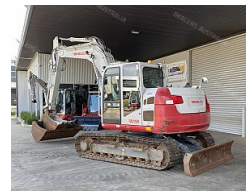

2018 Takeuchi Other

Details

Price:	\$146,000 Inc. GST
Dealer Stock #:	2150
New / Used:	Dealer Used

Seller Details

Name:	Semco Equipment Sales
Phone:	(02) 8311 4087
State:	NSW
Suburb:	North St Marys
Postcode:	2760

Description

2018 TB2150 WITH LOW HOURS, HITCH, 3 BUCKETS & RIPPER. LOCATED IN MELBOURNE & READY FOR IMMEDIATE SALE.

Product Details

Price	\$146,000
Type	Dealer Used
Year	2018
Make	Takeuchi
Model	Other
Registration Date	31 August 2024

Further Details

configuration	Offset/Knuckle Boom
Model	TB2150
Specific	
Hours	2550
Excav Config	Offset/Knuckle Boom
Item Condition	Excellent
Excav Size	16