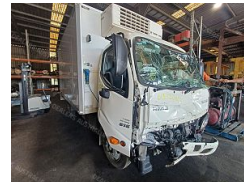

## 2021 Hino 616 - 300 Series

### Details

Price:	\$49 Inc. GST
Dealer Stock #:	7104
New / Used:	Dealer Used

### Description

2021 HINO DUTRO 616 300 SERIES REFRIDGERATED PAN AUTO TRANSMISSION NO4C-WL ENGINE WITH LOW KLMS FRIDGE FREEZER BODY WITH 240 VOLT STAND BY UNIT NOW WRECKING