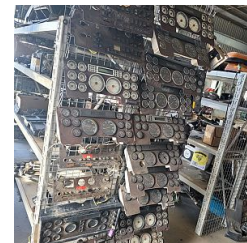

FREIGHTLINER DASH CLUSTERS

Details

Price: POA
 Dealer Stock #: EMTW83
 New / Used: Dealer Used

Seller Details

Name: Echuca Moama Truck
Wrecking
 State: NSW
 Suburb: Moama
 Postcode: 2731

Description

FREIGHTLINER DASH CLUSTER AND SWITCH PANELS All different sorts of dash cluster for Freightliners Argosy Colorado Centry Class FLC 112 Business Class SOME C/Bus wiring others plug in printed circuits.